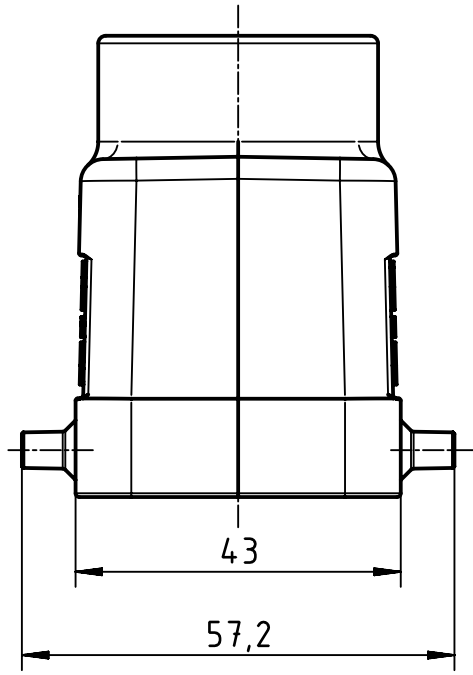

1 2 3 4 5 6

A

B

C

D

	All Dimensions in mm Original Size DIN A4		Scale 1:1	Free size tol.		Ref.		
						Sub.		
	All rights reserved		Created by HELLMANN	Inspected by GERB	Standardisation RUETERA	Date 2020-05-12	State Final Release	
	Department EL PD		Title Han 6B Hv Hood Top Entry 4 Pegs M25				Doc-Key / ECM-Nr. 100199196/UGD/004/D 500000171206	
HARTING Electric GmbH & Co. KG D-32339 Espelkamp			Type TB	Number 19 34 006 0421			Rev. D	Page 1/1