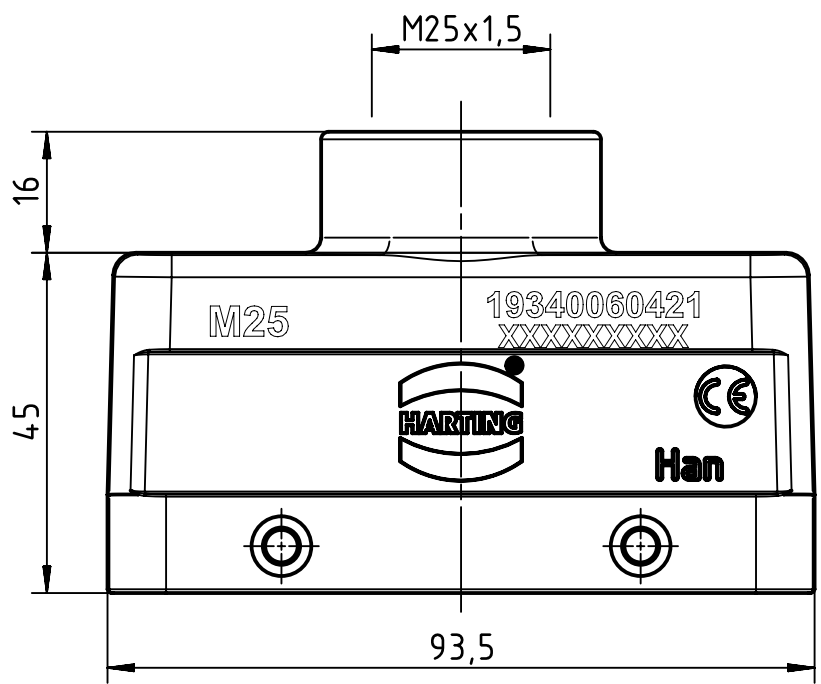

1 2 3 4 5 6

A

B

C

D

	All Dimensions in mm Original Size DIN A4		Scale 1:1	Free size tol.		Ref.		
						Sub.		
	All rights reserved		Created by HELLMANN	Inspected by GERB	Standardisation RUETERA	Date 2020-05-12	State Final Release	
	Department EL PD		Title Han 6B Hv Hood Top Entry 4 Pegs M25				Doc-Key / ECM-Nr. 100199196/UGD/004/D 500000171206	
HARTING Electric GmbH & Co. KG D-32339 Espelkamp			Type TB	Number 19 34 006 0421			Rev. D	Page 1/1